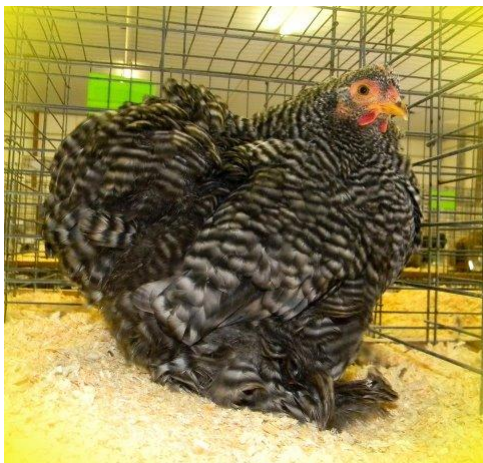

OVERALL SHOW GRAND CHAMPION
JOHN BURGESS

BV, BB, Ch. Featherleg, Ch. Bantam
& **GRAND CHAMPION OF SHOW**
White Pullet by John Burgess

Thank You to the MSPFA
for Hosting a Great Show!

BV, BB, Ch. Asiatic, Ch. Large Fowl
& **RESERVE CHAMPION OF SHOW**
Partridge Pullet by Rich Barczewski