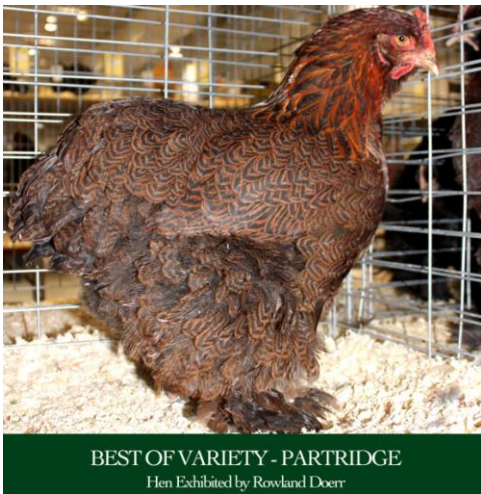

BV Large Golden Laced Hen
by Roland Doerr

BEST OF VARIETY - PARTRIDGE
Hen Exhibited by Rowland Doerr

BV Large Partridge Hen
by Roland Doerr